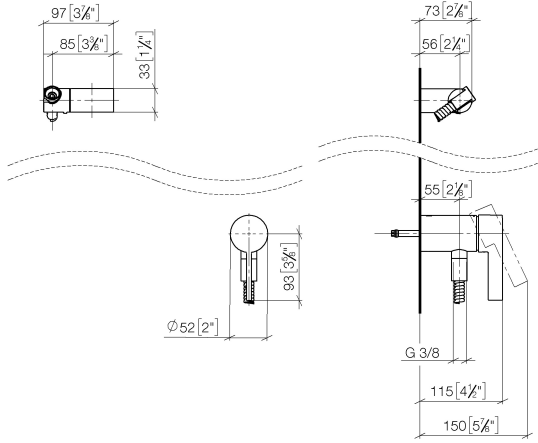

Concealed single-lever mixer with integrated shower connection with hand shower set without hand shower - Brushed Champagne (22kt Gold)

IMO

36 002 970

- metal shower hose 1750mm with integrated anti-twist protection

This article does not include a hand shower!

Intrinsic protection against back flow.

Fits: IMO, LULU, MADISON, MEM, TARA, CL.1, LISSÉ, VAIA, META, CYO

	Brushed Champagne (22kt Gold)	36 002 970-46
	Chrome	36 002 970-00
	Brushed Platinum	36 002 970-06
	Platinum	36 002 970-08
	Dark Chrome	36 002 970-19
	Brushed Light Gold	36 002 970-27
	Brushed Durabrass (23kt Gold)	36 002 970-28
	Matte Black	36 002 970-33
	Brushed Bronze	36 002 970-42
	Champagne (22kt Gold)	36 002 970-47
	Brushed Chrome	36 002 970-93
	Brushed Dark Platinum	36 002 970-99

Concealed single-lever mixer with integrated shower connection with hand shower set without hand shower - Brushed Champagne (22kt Gold)

IMO

36 002 970
mm [inches]

Concealed single-lever mixer with integrated shower connection with hand shower set without hand shower - Brushed Champagne (22kt Gold)

IMO

36 002 970

Parts for other finishes can be found here: [Chrome](#)

Spare parts list

No.	Item Number	Name	Quantity used	Delivery time
1	28 060 970-46	Wall bracket swivel - Brushed Champagne (22kt Gold)	1	30
2	28 322 970-46	Metal shower hose 1/2" x 3/8" x 1750 mm - Brushed Champagne (22kt Gold)	1	30
3	36 050 970-46	Concealed single-lever mixer with integrated shower connection - Brushed Champagne (22kt Gold)	1	30