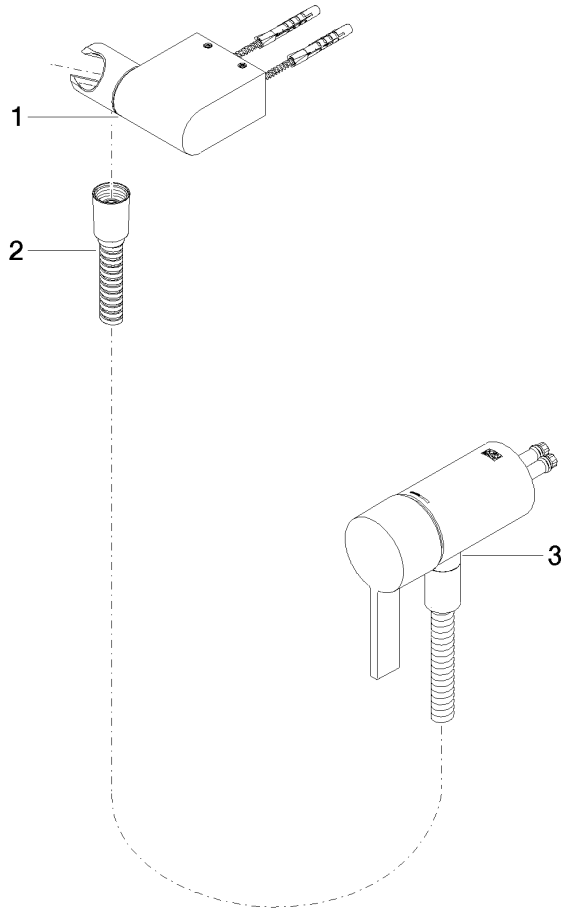

Concealed single-lever mixer with integrated shower connection with hand shower set without hand shower - Brushed Champagne (22kt Gold)

IMO

36 002 970

- metal shower hose 1750mm with integrated anti-twist protection

Concealed single-lever mixer with integrated shower connection with hand shower set without hand shower - Brushed Champagne (22kt Gold)

IMO

36 002 970
mm [inches]

Concealed single-lever mixer with integrated shower connection with hand shower set without hand shower - Brushed Champagne (22kt Gold)

IMO

36 002 970

Parts for other finishes can be found here: [Chrome](#)

Spare parts list

No.	Item Number	Name	Quantity used	Delivery time
1	28 060 970-46	Wall bracket swivel - Brushed Champagne (22kt Gold)	1	30
2	28 322 970-46	Metal shower hose 1/2" x 3/8" x 1750 mm - Brushed Champagne (22kt Gold)	1	30
3	36 050 970-46	Concealed single-lever mixer with integrated shower connection - Brushed Champagne (22kt Gold)	1	30